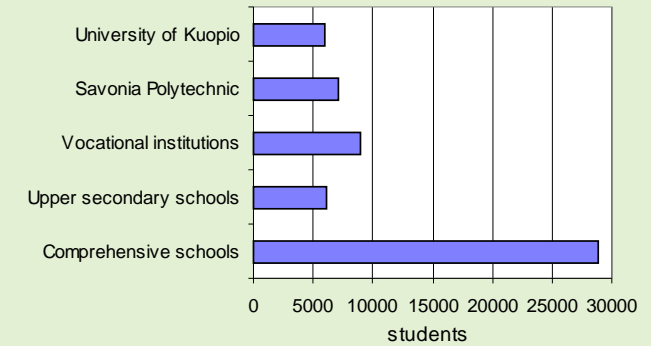

Number of students by type of educational institution in Pohjois-Savo 2003