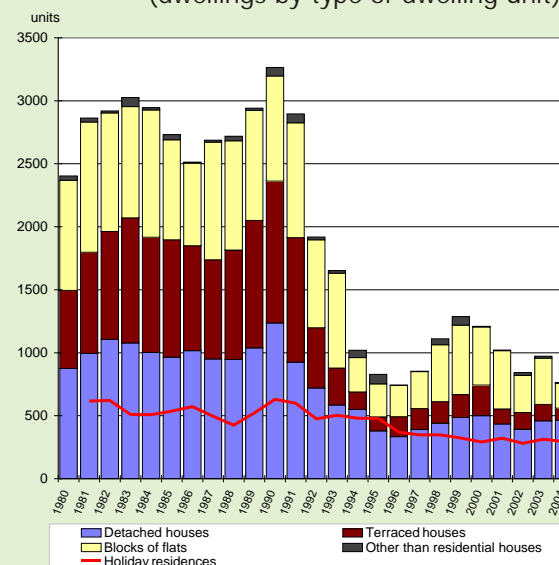

Dwellings and holiday residences completed in Pohjois-Savo 1980-2004 (dwellings by type of dwelling unit)

Number of municipal councillors by party in Pohjois-Savo (Municipal elections 2004)

Centre Party of Finland	Social Democratic Party of Finland	National Coalition Party	Left Wing Alliance	Christian League of Finland	Green League	True Finns	Others	Total
304	110	71	79	12	32	11	34	653