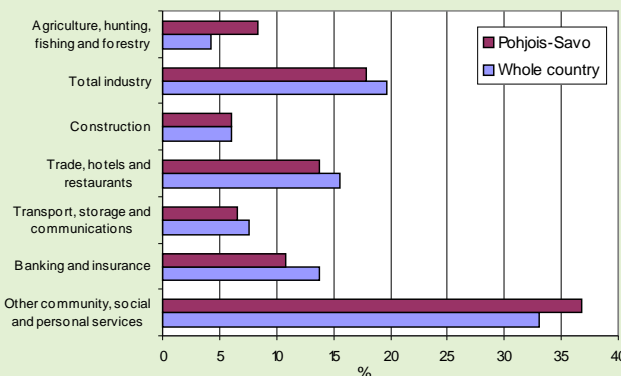

Total area of Pohjois-Savo 20 367 km² (6 % of Finland's area)
Inland waters in Pohjois-Savo 3 556 km² (10.6 % of Finland's area)
*) including 'sector unknown'

Population by age and sex in 2003 and the population projection for the year 2020 in Pohjois-Savo

Population of Pohjois-Savo by main type of activity in 2003

Population by level of education in Pohjois-Savo and in the whole country 2003

	Population aged 15 years or over	LEVEL OF EDUCATION				
		Population with educational qualification persons	%	Higher education %	Upper secondary education %	Only lower secondary education %
Pohjois-Savo	208 795	126 931	60.8	21.4	39.4	39.2
Whole country	4 299 635	2 659 897	61.9	24.6	37.2	38.2

Number of students by type of educational institution in Pohjois-Savo 2003

Unemployment rate (%) in Pohjois-Savo and in the whole country 1990-2004

Jobs by sector of economy (%) in Pohjois-Savo and in the whole country 2003