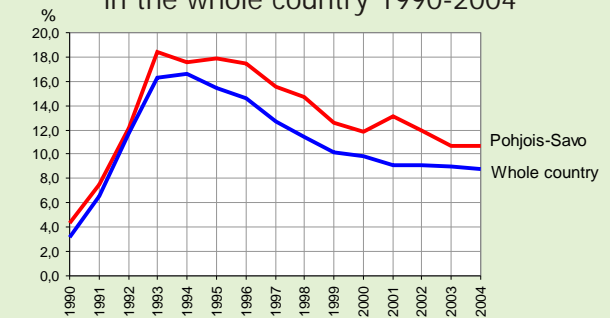

Unemployment rate (%) in Pohjois-Savo and in the whole country 1990-2004