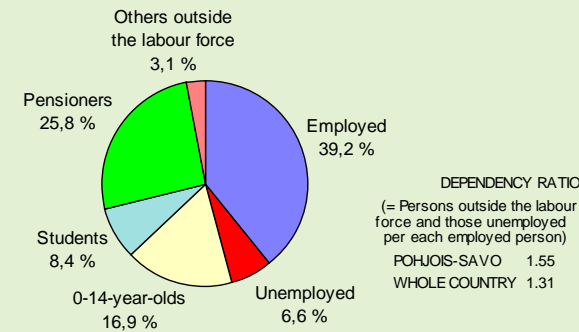

Population of Pohjois-Savo by main type of activity in 2003

Population by level of education in Pohjois-Savo and in the whole country 2003

	Population aged 15 years or over	LEVEL OF EDUCATION				
		Population with educational qualification persons	%	Higher education %	Upper secondary education %	Only lower secondary education %
Pohjois-Savo	208 795	126 931	60.8	21.4	39.4	39.2
Whole country	4 299 635	2 659 897	61.9	24.6	37.2	38.2